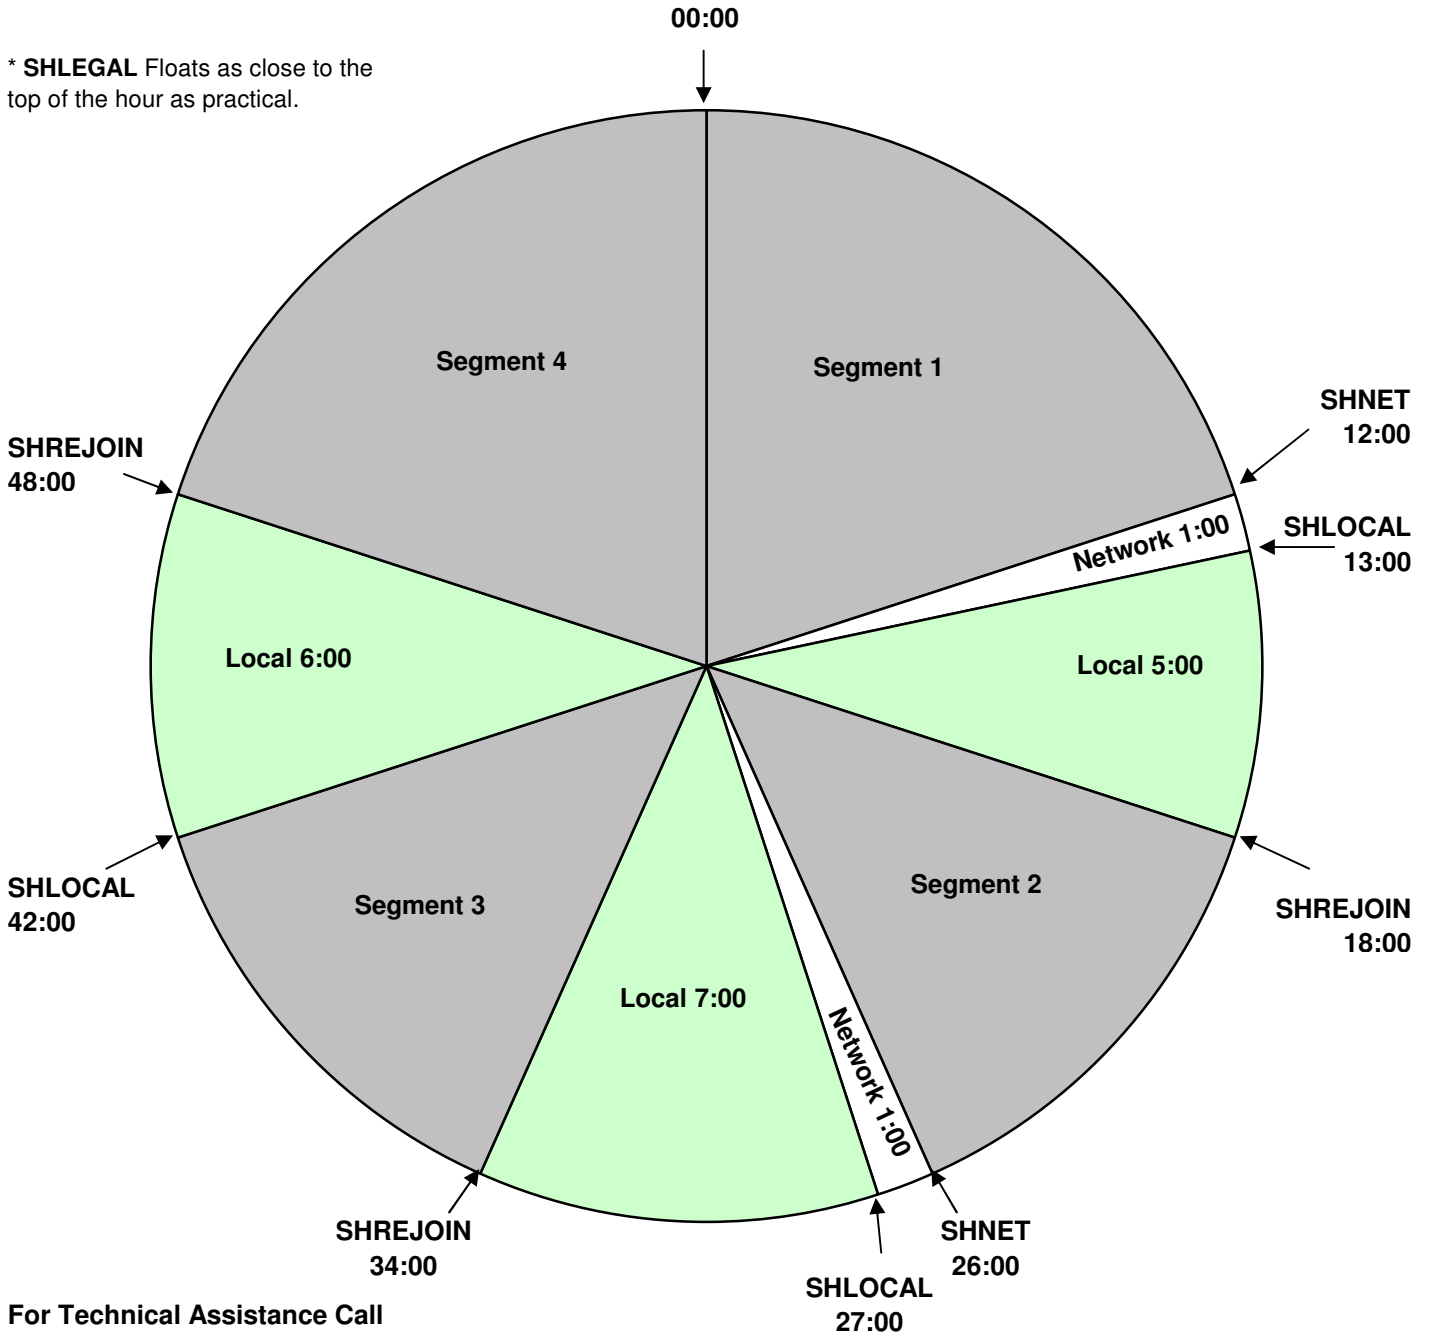

THE STEVE HARVEY MORNING SHOW

PROGRAM CLOCK
XDS Program: Steve Harvey
Premiere XDS PRO4-P Satellite
Effective Date: July 15th, 2013
Monday - Friday
6:00am - 10:00am Eastern
3:00am - 7:00am Pacific

* **SHLEGAL** Floats as close to the top of the hour as practical.

For Technical Assistance Call
Premiere Network Operations Center: (800) 276-4431
Technical Info: <http://engineering.premiereradio.com>